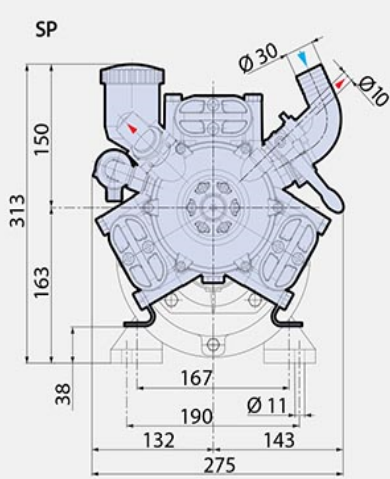

1308504 - AR503 SP

@ = Pump axis - Asse pompa

1308500 - AR503 C/SP