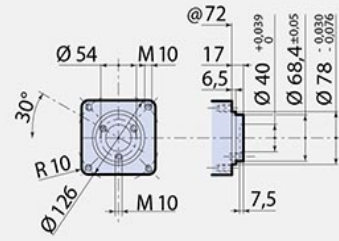

1308504 - AR503 SP

@ = Pump axis - Asse pompa

1308500 - AR503 C/SP