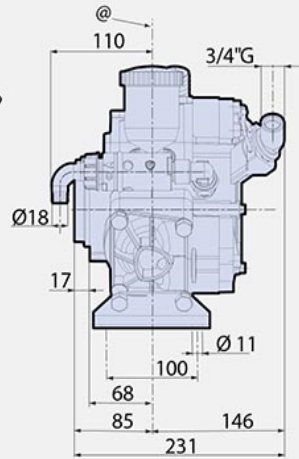

1308504 - AR503 SP

@ = Pump axis - Asse pompa

1308500 - AR503 C/SP